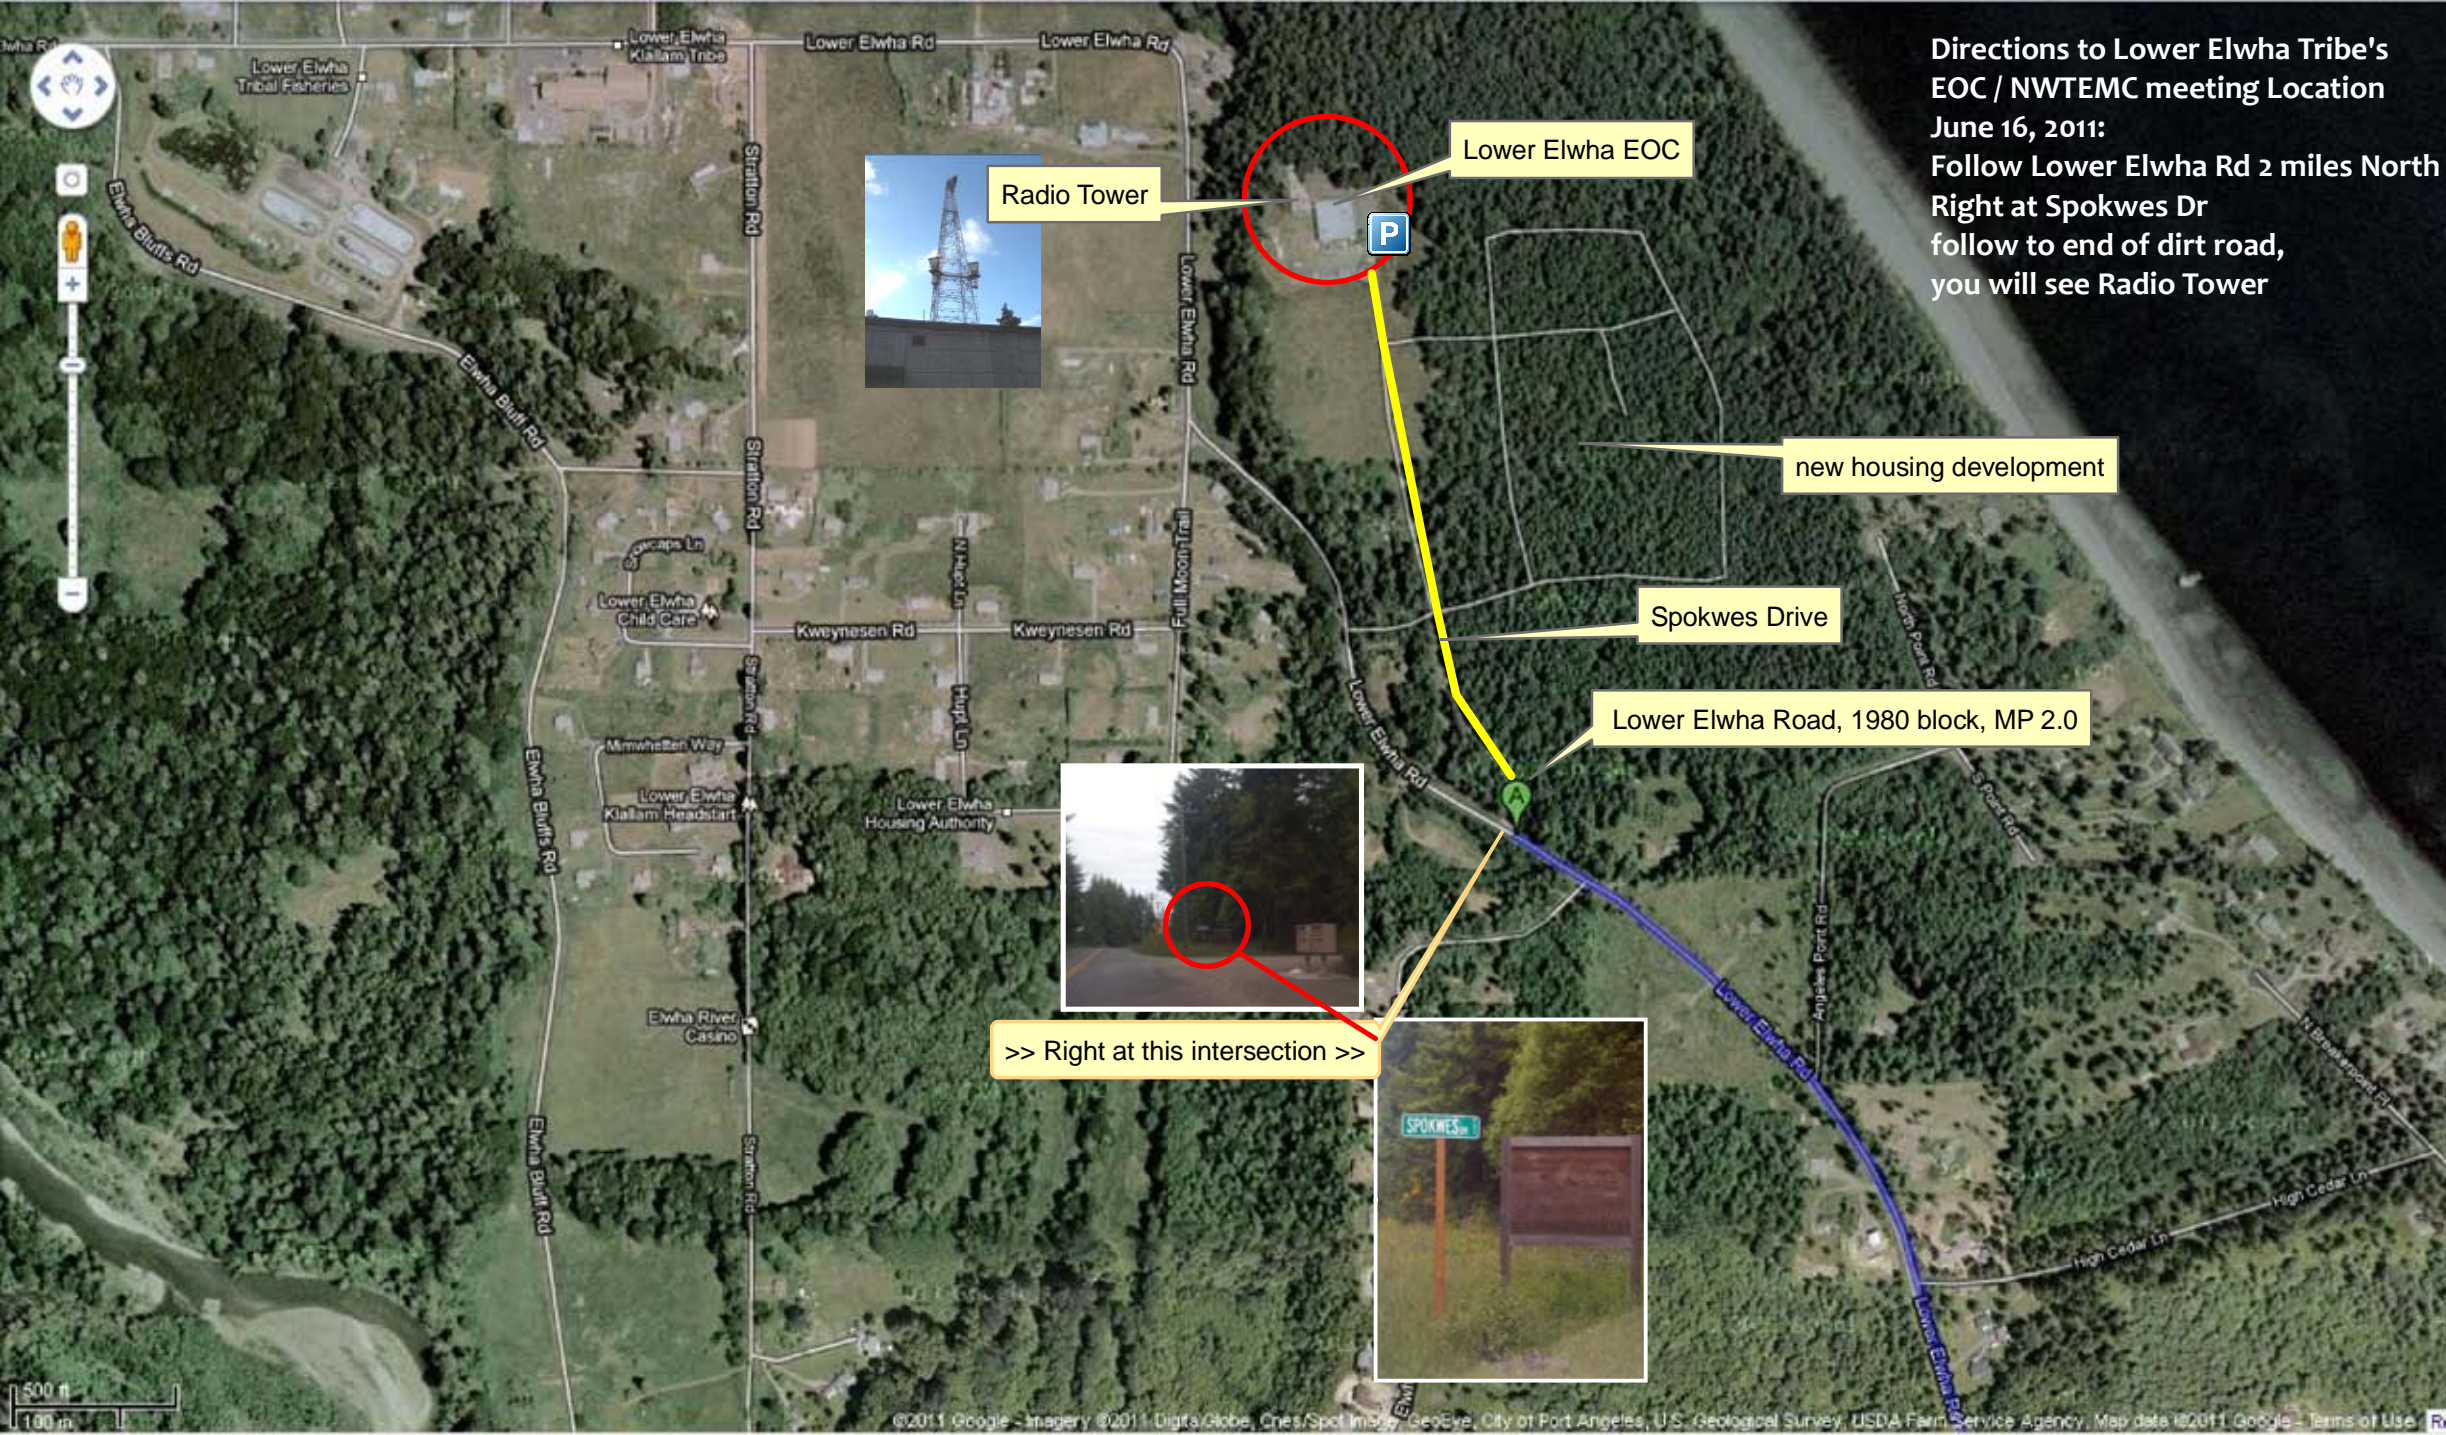

Directions to Lower Elwha Tribe's EOC / NWTEMC meeting Location June 16, 2011:  
Follow Lower Elwha Rd 2 miles North  
Right at Spokwes Dr  
follow to end of dirt road,  
you will see Radio Tower

Radio Tower

Lower Elwha EOC

new housing development

Spokwes Drive

Lower Elwha Road, 1980 block, MP 2.0

>> Right at this intersection >>

SPOKWES

500 ft  
100 m